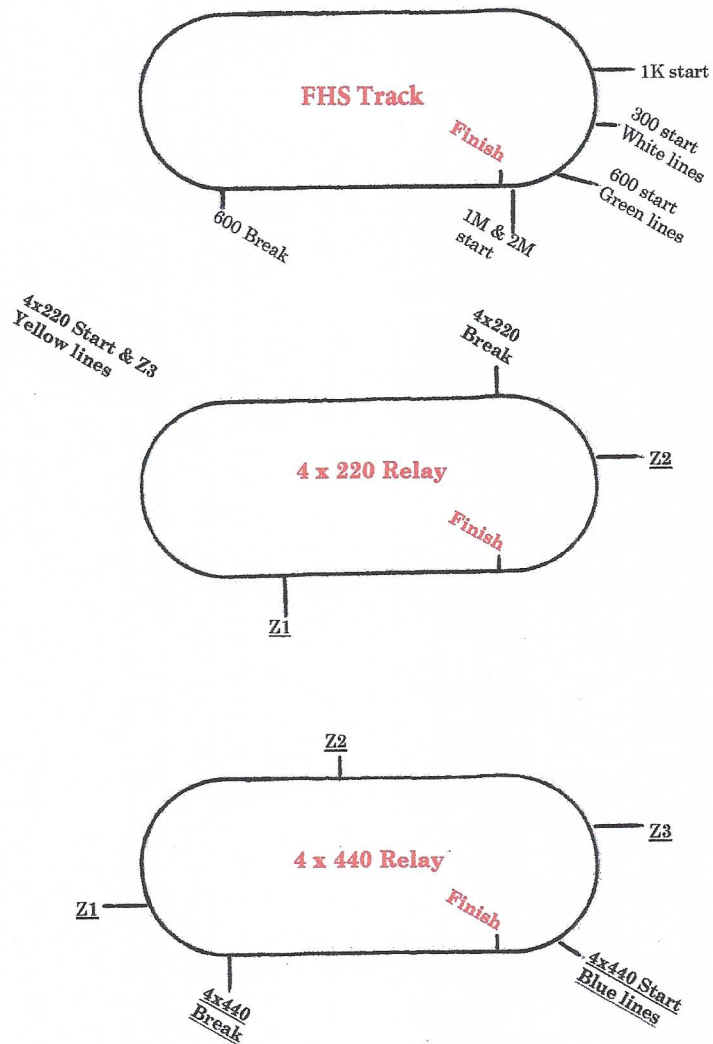

FITCHBURG INDOOR TRACK SPECIFICATIONS

(1 Lap = 160 Yards) 146.3 m

<u>Event</u>	<u>Code</u>	<u>Color</u>
300 M Starts (Race is Run in Lanes - 2+ Laps)	- A -	White
600 M Starts (4+ Laps)	- B -	Green
1000 M Starts (6.75 Laps)	- C -	Green
4x220 Starts (5.5 Laps)	- D -	Yellow
4x440 Starts (11 Laps - 2.75/Runner)	- E -	Blue
4x880 Starts (22 Laps - 5.5/Runner)	- F -	White
1 Mile/2 Mile Starts (11 Laps/22 Laps)	- H -	Yellow/Blue
4x220 Zone Start	- I -	Yellow/Blue
4x220 Zone End	- J -	Yellow/Blue
4x440 Zone Start	- K -	Yellow/Blue
4x440 Zone End	- L -	Yellow
4x880 Zone Start	- M -	Green
4x880 Zone End	- N -	Blue Triangles
Break Line (4x220)	- O -	Yellow Triangles
Break Line (600, 1000, 4x440)	- P -	White
55 M HH Men's	- Q -	White
55 M HH Women's	- R -	White
Common Finish		
55 M Start		
55 M Finish		

Fitchburg Indoor Track Spec

Event	Laps
300	2 laps run in lanes. White lines to start
600	4 laps run in lanes, break after 2 nd turn. Green lines.
1000	6+ laps
Mile	11 laps
2 Mile	22 laps
55M Hurdles	
55M Dash	
4 x 220	1+ laps per leg. Yellow lines in lanes. 1 st leg in lanes, 2 nd leg break after 1 st turn
4 x 440	2+ laps per leg. Blue lines in lanes. 1 st leg break after 2 nd turn

BREAK LINE
(4X220)

1 TURN
1000 M
START

300M
START

4X880, 4X440
ZONE
START 2 (Blue)
END 3
4X220
ZONE

4X880
4X440
ZONE
START 3
(Yellow/Blue)

4X880
4X440
ZONE
START 2
(Yellow/Blue)

32 3088 M 106.00

RADIUS TO PAINT:
12.801 M 42.00

TO MEASURE:
13.001 M 42.66
LANE WIDTH
1.067 M 3.50

FITCHBURG

HIGH SCHOOL

1 MILE & 2 MILE
START

LONG JUMP
PIT

1 TURN
4x220 YD
START

4X220
ZONE
START 3 (Yellow)

4X880
4X440
ZONE
END 2 (Blue)