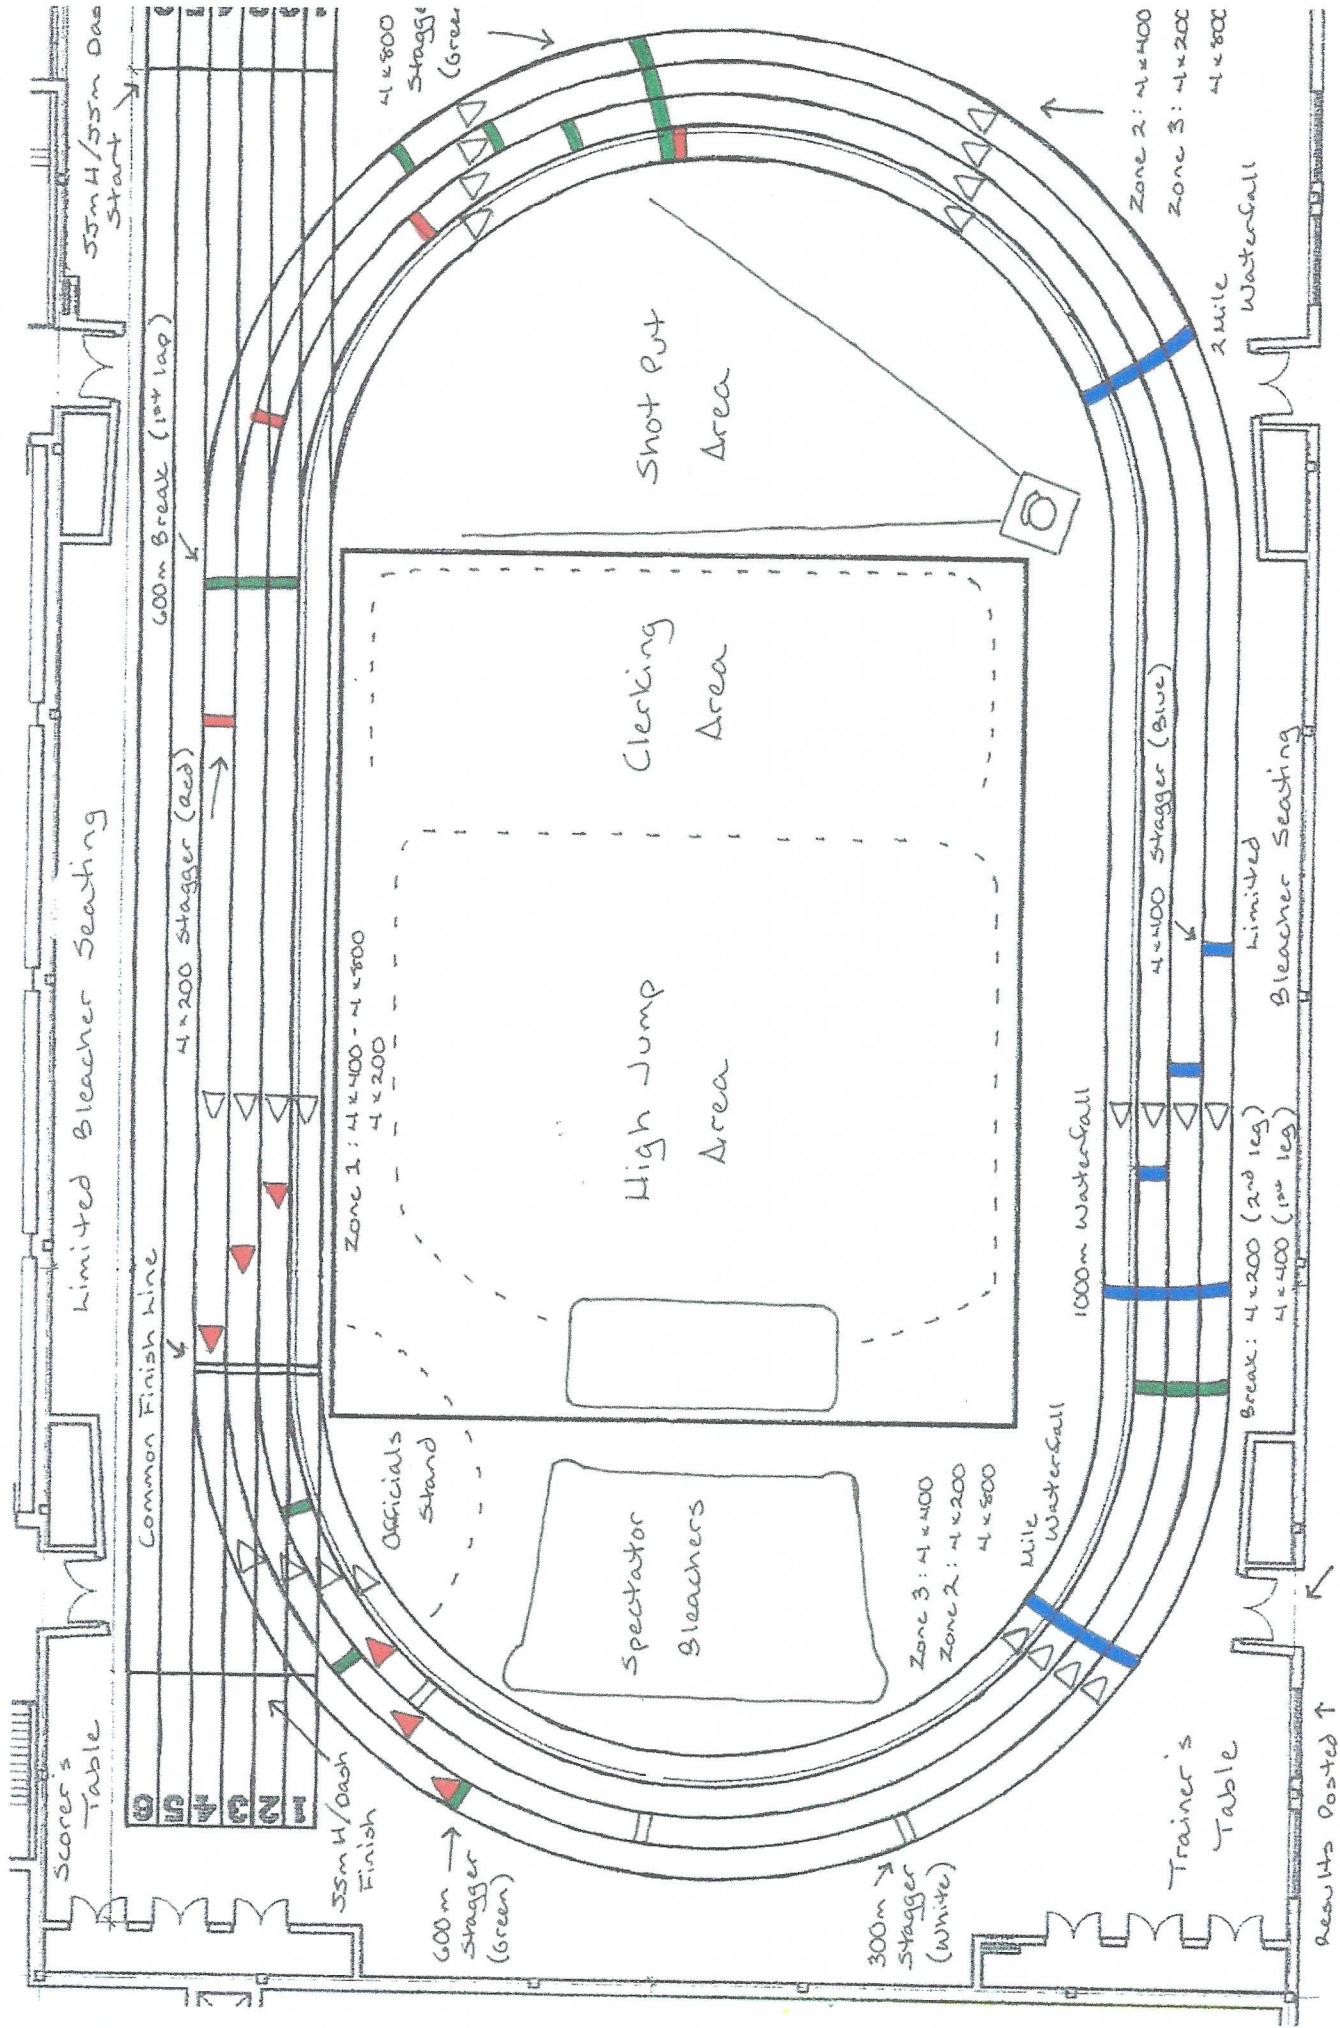

Wachusett

- 2 mile – 21+ laps
- Hurdles & dash
- Mile – 10.75 laps
- 600 – <4 laps (green)
- 300 – <2 laps (white)
- 1000 – 6 2/3 laps (blue)

4x220 – leg= 1 1/3 laps
Start & zones – red

4x440 – leg 2 2/3 laps
Start & zones – blue
Start at 1000M

Indoor Track and Field Midland Wachusett Facility Lap Counter

2 Mile	22	21	20	19	18	17	16	15	14	13	12	11	10	9	8	7	6	5	4	3	2	1
	22	21	20	19	18	17	16	15	14	13	12	11	10	9	8	7	6	5	4	3	2	1
	22	21	20	19	18	17	16	15	14	13	12	11	10	9	8	7	6	5	4	3	2	1
	22	21	20	19	18	17	16	15	14	13	12	11	10	9	8	7	6	5	4	3	2	1
	22	21	20	19	18	17	16	15	14	13	12	11	10	9	8	7	6	5	4	3	2	1
	22	21	20	19	18	17	16	15	14	13	12	11	10	9	8	7	6	5	4	3	2	1
	22	21	20	19	18	17	16	15	14	13	12	11	10	9	8	7	6	5	4	3	2	1
	22	21	20	19	18	17	16	15	14	13	12	11	10	9	8	7	6	5	4	3	2	1
	22	21	20	19	18	17	16	15	14	13	12	11	10	9	8	7	6	5	4	3	2	1
	22	21	20	19	18	17	16	15	14	13	12	11	10	9	8	7	6	5	4	3	2	1
	22	21	20	19	18	17	16	15	14	13	12	11	10	9	8	7	6	5	4	3	2	1

WRHS Track = 150 meters

Key: 2 Mile - 22 laps
 Mile - 11 laps
 1000m - 6+ laps
 800m - 5+ laps
 600m - 4 laps
 400m - 2+ laps
 300m - 2 laps
 200m - 1+ laps

FHS Track = 165 yards

Key: 2 Mile - 21+ laps
 Mile - 10 + laps
 1000m - 6+ laps
 800m - 5+ laps
 600m - 4 laps
 400m - 2+ laps
 300m - 2 laps
 200m - 1+ laps

SHS Track = 152+ meters

Wachusett Regional High School Indoor Track Facility

★ Do Not Use These Doors During Relays

Cafeteria

Main Staircase